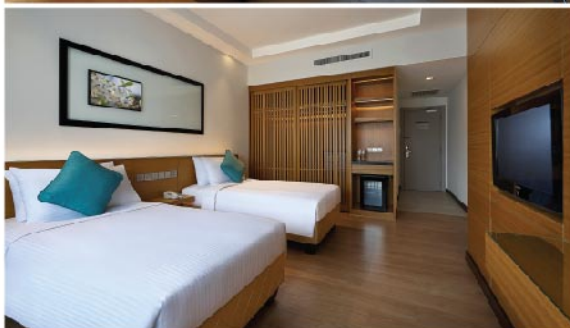

ACCOMMODATION

boutique • 167 rooms and suites with windows • handy phone • air-conditioning • cable TV • 32 inch flat screen LCD TV • IDD telephone • complimentary Wi-Fi access • safe deposit box • mini bar • coffee and tea facilities • rain shower • smoking and non-smoking floors • iron and ironing board • hair dryer

ROOM CATEGORIES

Room Category	Room Size
Superior Room	25m²
Deluxe Room	32m²
Executive Room	39m²
Suite Room	70m²
ANSA Superior	25m²
ANSA Deluxe	32m²
ANSA Executive	39m²
ANSA Suite	70m²

HOTEL FACILITIES & SERVICES

major credit cards accepted • Wi-Fi access in public areas • laundry service • 24-hour concierge • 24-hour security and CCTV surveillance • car park

TRANSPORTATION

By Car	Duration
From KL International Airport (KLIA) to Hotel	1 hour
From KLIA2 Terminal to Hotel	1 hour 20 minutes
From Sultan Abdul Aziz Shah Airport (Skypark Terminal, Subang) to Hotel	45 minutes
By Train	Duration
From KL International Airport (KLIA) to KL Sentral Transit Hub	28 minutes
From KLIA2 Terminal to KL Sentral Transit Hub	33 minutes
From KL Sentral Transit Hub to Bukit Bintang Monorail Station	11 minutes
Walking Distance	Duration
Bukit Bintang MRT Station to Hotel	1 minute
Bukit Bintang Monorail Station to Hotel (180 metres)	3 minutes

ANSA KUALA LUMPUR - MALAYSIA

101 Jalan Bukit Bintang, 55100 Kuala Lumpur, Malaysia

T + 60 (3) 2146 5000 F + 60 (3) 2146 5001 E reservation@ansahotels.com

www.ansahotels.com ANSA Hotel KL Sdn. Bhd. (647910-K) Owner of ANSA Kuala Lumpur